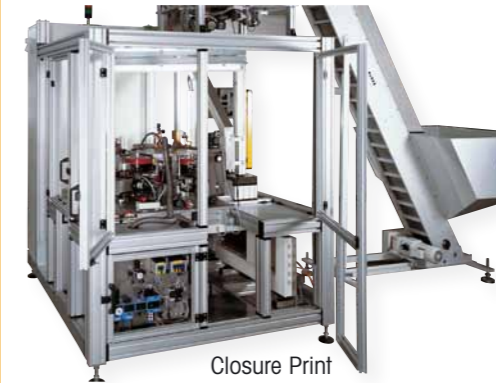

TAMPOPRINT

Tampoprinting machines
ALFALAS® Laser Systems
Automations

TAMPON PRINTING & LASER ENGRAVING

We are your reliable partner for all industrial printing and marking requirements

Rotoprint

Continua

Top Spin LC

Closure Print

MOF-PROMO

Laser marking

TAMPOPRINT® - your system partner!

TAMPOPRINT® AG is a well-established partner for the "beverage industry".

Our automated systems are in use all over the world.

As a long-time partner of many well-known companies and their suppliers we have developed a very high know-how in this industrial sector. Our high-quality fully automated systems print and laser engrave millions of all kinds of beverage closures every day.